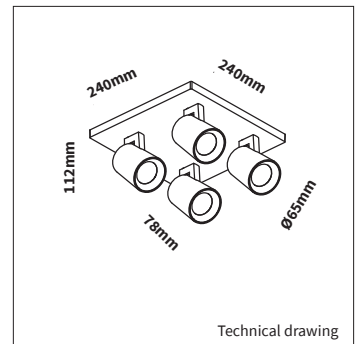

ART.NR.	LAMP TYPE	BRAND	LUMINOUS FLUX	OUTPUT POWER	MODULE EFFICIENCY	COLOUR TEMPERATURE	CRI	TC LIFETIME	BEAM ANGLE

Δ see colors

2728	GU10	LED	X	X	X	X	>X	X	X°

The GU10 bulb determines the specifications