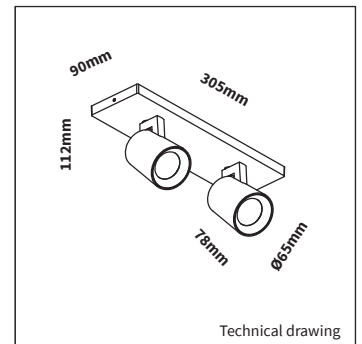

ART.NR.	LAMP TYPE	BRAND	LUMINOUS FLUX	OUTPUT POWER	MODULE EFFICIENCY	COLOUR TEMPERATURE	CRI	TC LIFETIME	BEAM ANGLE

Δ see colors

2720	GU10	LED	X	X	X	X	>X	X	X°

The GU10 bulb determines the specifications