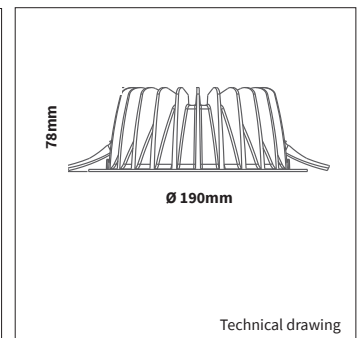

ART.NR.	LAMP TYPE	BRAND	LUMINOUS FLUX	OUTPUT POWER	MODULE EFFICIENCY	COLOUR TEMPERATURE	CRI	TC LIFETIME	mA
2195	SLM PW	Philips	2400lm	20W	120lm/W	3000K	>80	50.000 Hrs	500mA