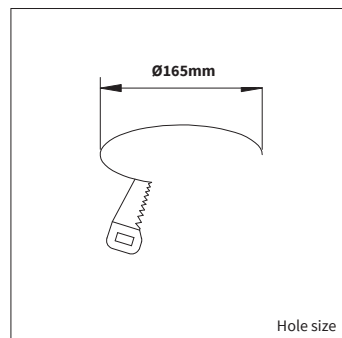

ART.NR.	LAMP TYPE	BRAND	LUMINOUS FLUX	OUTPUT POWER	MODULE EFFICIENCY	COLOUR TEMPERATURE	CRI	TC LIFETIME	mA
2195	SLM PW	Philips	2400lm	20W	120lm/W	3000K	>80	50.000 Hrs	500mA