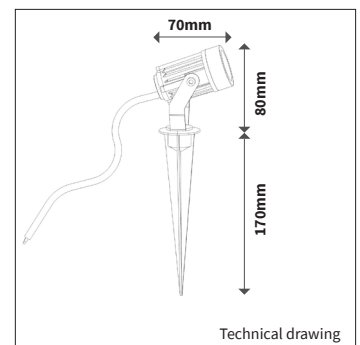

PRODUCT MATERIAL	Aluminium
LIGHT SOURCE	Epistar
MODULE LIFETIME	Approx. 30.000 hours
DRIVER	Including driver
COLORS	● 5 = RAL 9005 black mat
BEAM ANGLE	▲ 38°
SIZE	70 X Ø43 X 80mm

INFORMATION

WARRANTY	2 Years
-----------------	---------

including ground mounting pin
Including 1m cable

ART.NR.	LAMP TYPE	BRAND	LUMINOUS FLUX	OUTPUT POWER	MODULE EFFICIENCY	COLOUR TEMPERATURE	CRI	TC LIFETIME
2666	Epistar	LED	287lm	5W	57lm/W	2700K	>80	30.000 Hrs